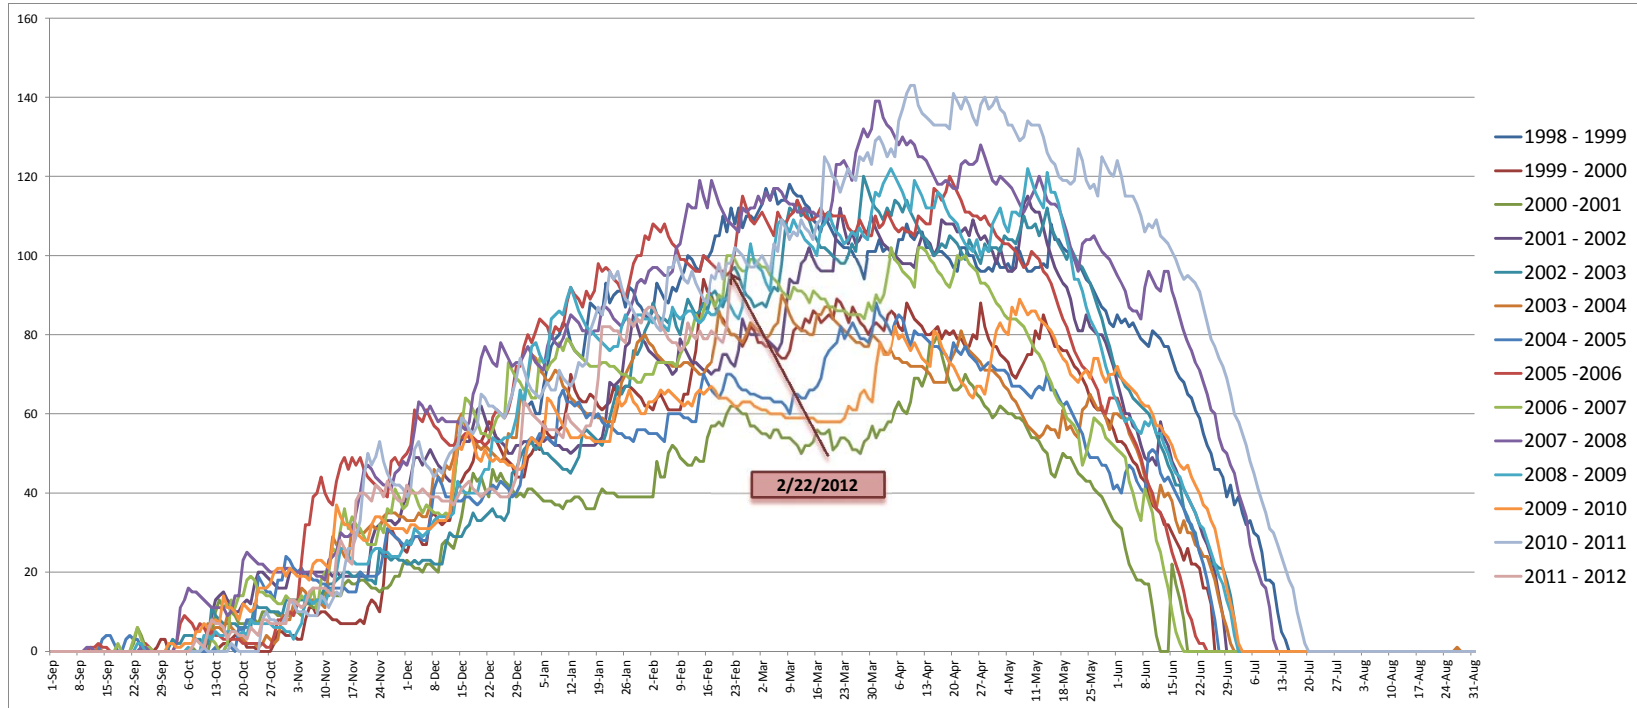

Fischer Creek SnoTel Snow Depth 1998 to Current

Fischer Creek SnoTel Snow Depth Min, Avg, Max and 2011-2012